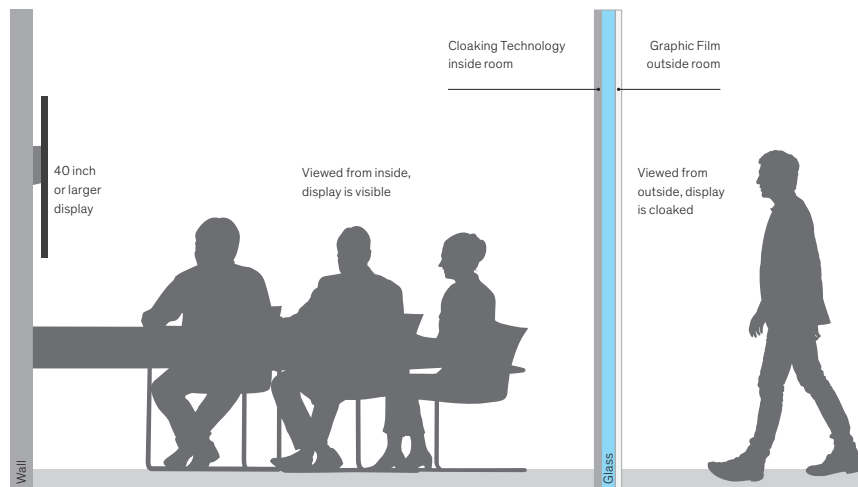

### Applications

Casper can be applied to any clear, smooth glass on new projects or existing glass.

- The cloaking technology is installed on the glass inside the room with the display; an optional graphic film is mounted on the outside glass.
- Casper is recommended for conference rooms, meeting rooms and team studios. It is engineered to work with most LED displays, 40 inches or larger.
- Please contact your Designtex sales representative to verify if your screen is compatible.

### Graphic Options

The Casper product offering includes the cloaking technology and a suite of 15 optional graphic patterns that were specifically designed to complement the Casper Cloaking Technology.

### How to specify

Casper Cloaking Technology and Casper graphic patterns are sold by the linear foot and cut to size when installed.

- When specifying, the film height is recommended to start 42 inches off of the ground and continue up to 84 inches.
- The maximum width without seaming is 56 inches.
- Casper is distributed exclusively by Decorative Film and can be installed through its network of over 2,000 verified installers or by window film installers who typically work with wet applied glass films.
- 